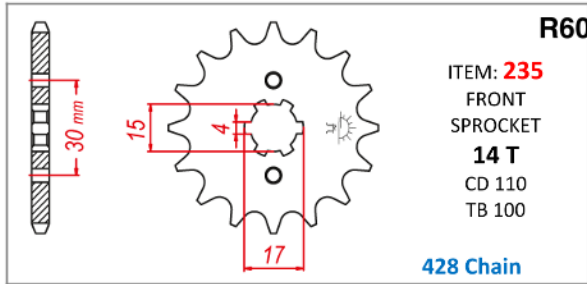

THE NIFTY PILLION

RENTALS | SERVICES | REPAIRS

065 973 7616

190 VOORTREKKER RD. Midrand

Fitting: R50

SPROCKET