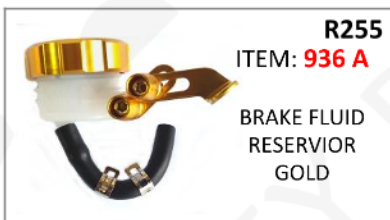

BRAKE PARTS