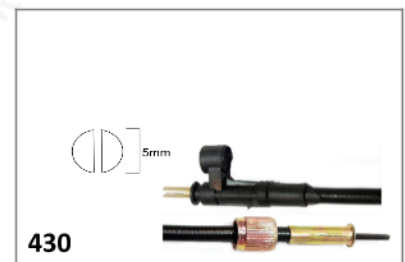

Lever and Perch Fitting: R50

LEVERS

Lever Fitting : Free

THE NIFTY PILLION

REPAIRS | SERVICE | SWAP | TUNING

065 973 7616

1100 VOORLEIENDEBOORD Middelburg

Fitting:R50

CABLES

Continues next page

CABLES - continues

THE NIFTY PILLION

RENTALS | SPARES | SERVICES | REPAIRS

065 973 7616

[thenifypillion](#) [thenifypillion](#) info@thenifypillion.com

190 VOORTREKKER RD Maitland