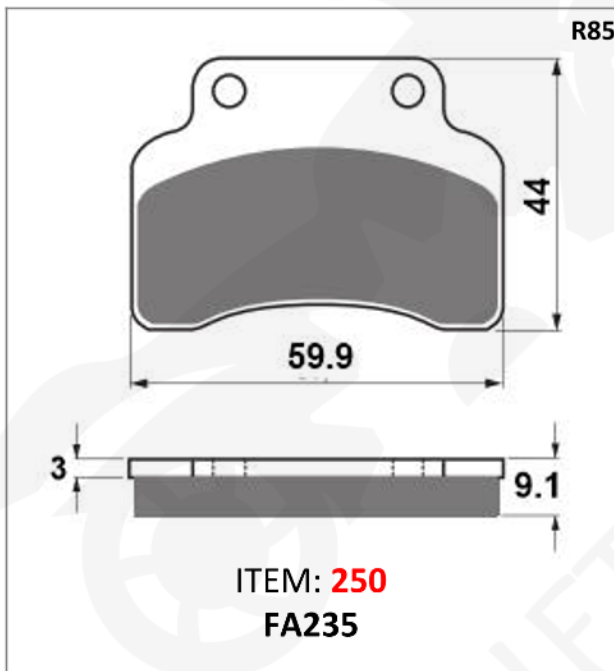

THE NIFTY PILLION

RENTALS | SERVICES | SUPPORT | PARTS

065 973 7616

190 VOORTREKKER RD. Midland

Fitting: R50

BRAKE PADS