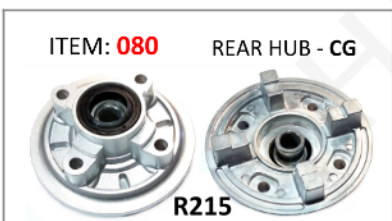

f thenifypillion @ thenifypillion info@thenifypillion.com

190 VOORTREKKER RD Maitland

Fitting: R100

BRAKE PARTS

Fitting: R50

HUB & HUB PARTS

THE NIFTY PILLION

WORKSHOP