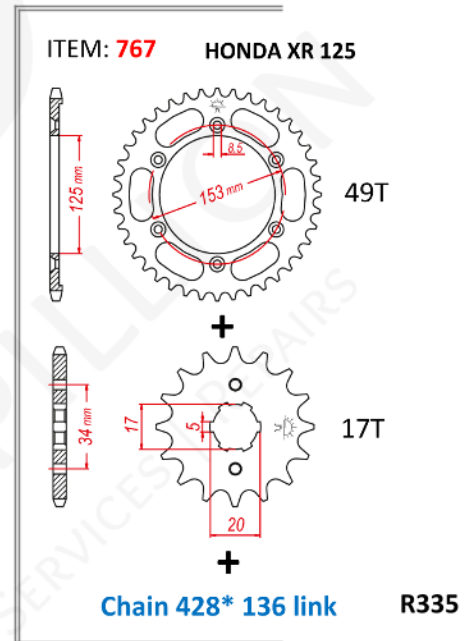

SPROCKET & CHAIN SETS