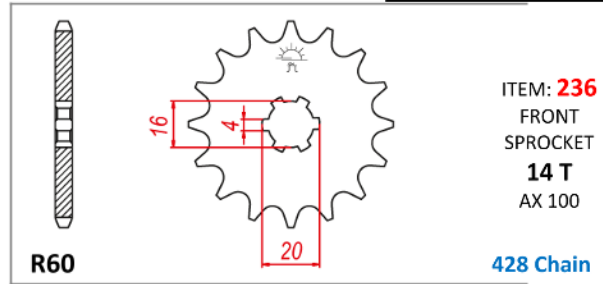

THE NIFTY PILLION

RENTALS | SERVICES | REPAIRS

065 973 7616

190 VOORTREKKER RD. Midrand

Fitting: R50

SPROCKET