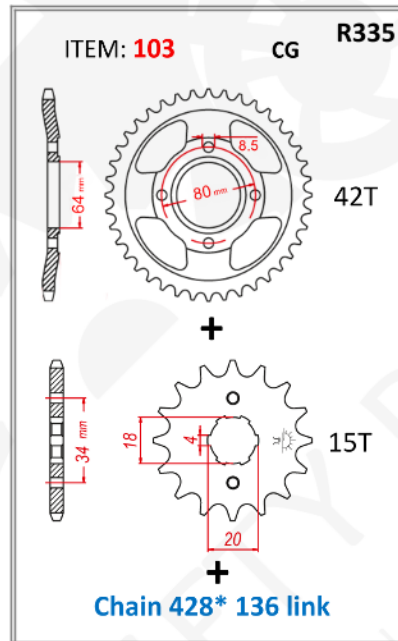

SPROCKET & CHAIN SETS