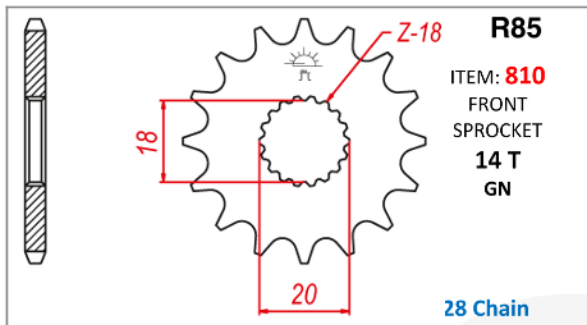

THE NIFTY PILLION

RENTALS | SERVICES | REPAIRS

065 973 7616

190 VOORTREKKER RD. Midrand

Fitting: R50

SPROCKET