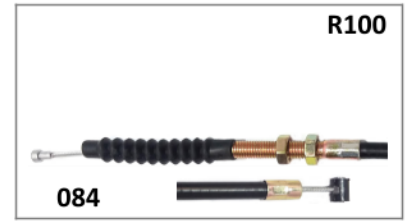

CABLES

Continues next page

CABLES - continues

THE NIFTY PILLION

RENTALS | SPARES | SERVICES | REPAIRS

065 973 7616

[thenifypillion](#) [thenifypillion](#) info@thenifypillion.com

190 VOORTREKKER RD Maitland