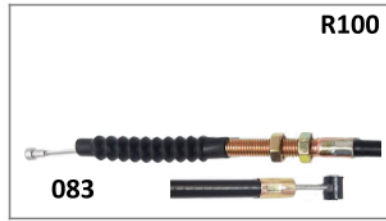

CABLES

Continues next page

CABLES - continues

THE NIFTY PILLION

RENTALS | SPARES | SERVICES | REPAIRS

065 973 7616

[thenifypillion](#) [thenifypillion](#) info@thenifypillion.com

190 VOORTREKKER RD Maitland