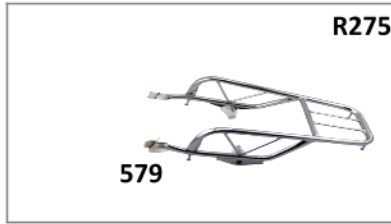

THE NIFTY PILLION

REPAIRS | SPARES | SERVICES | UPGRADES

065 973 7616

190 VOORDEKKER RD. Maitland

BODY PARTS & BODY KITS

R215

R275

R215

R1900

R1900

R1900

R300

R265

R100

R100

R225

R35

R300

R100

R115

R365

R365

R300

R200

R200

R200

R300

R265

R300

690