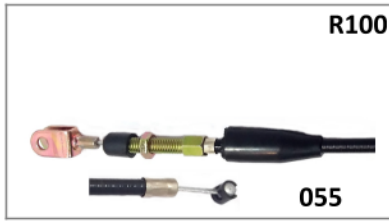

Lever and Perch Fitting: R50

LEVERS

Lever Fitting : Free

THE NIFTY PILLION

REPAIRS | SERVICE | SWAP | TUNING

065 973 7616

1100 VOORLEIENDEBOORD Middelburg

Fitting:R50

CABLES

Continues next page

CABLES - continues

THE NIFTY PILLION

RENTALS | SPARES | SERVICES | REPAIRS

065 973 7616

[thenifypillion](#) [thenifypillion](#) info@thenifypillion.com

190 VOORTREKKER RD Maitland