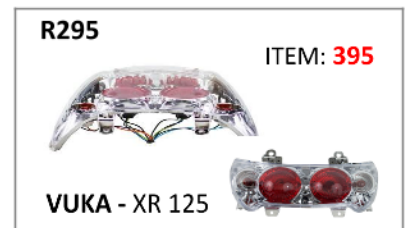

R295

ITEM: 395

VUKA - XR 125