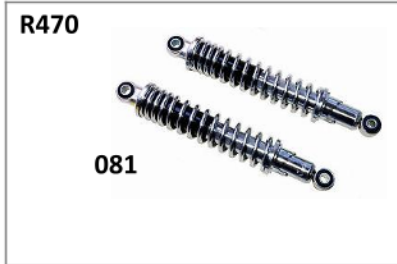

THE NIFTY PILLION

Trucks | Spares | Repairs | Services

065 973 7616
@theniftypillion #theniftypillion
190 VOORTREKKER RD. Maitland

Fitting:R150

SHOCKS

Fitting:R50

HANDEL BARS

Fitting:R50

PEDAL