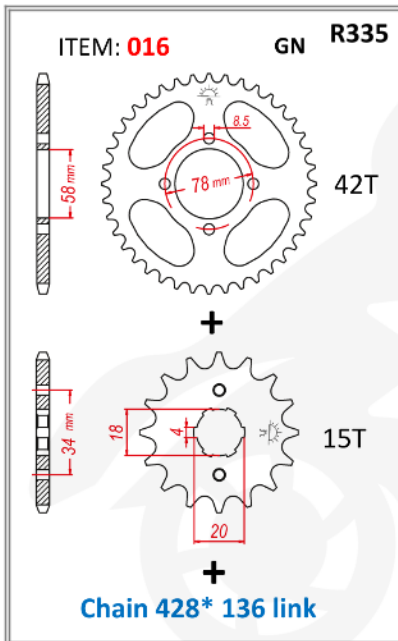

SPROCKET & CHAIN SETS