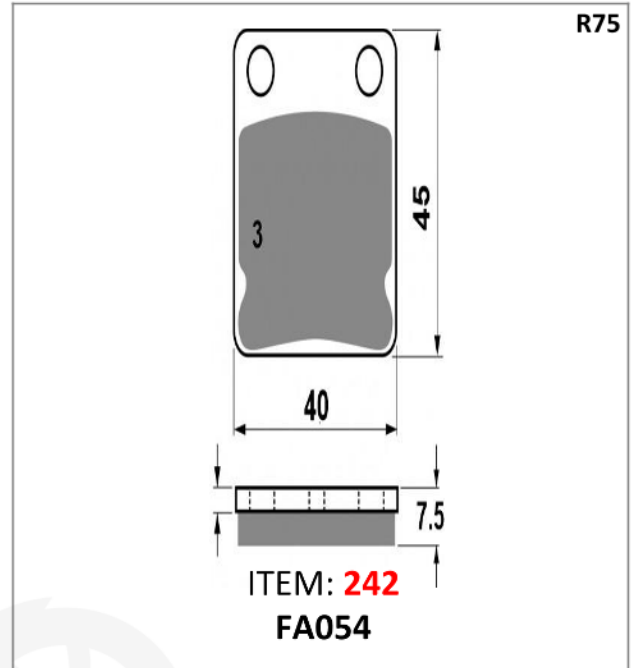

THE NIFTY PILLION

RENTALS | SERVICES | SUPPORT | PARTS

065 973 7616

190 VOORTREKKER RD. Midland

Fitting: R50

BRAKE PADS