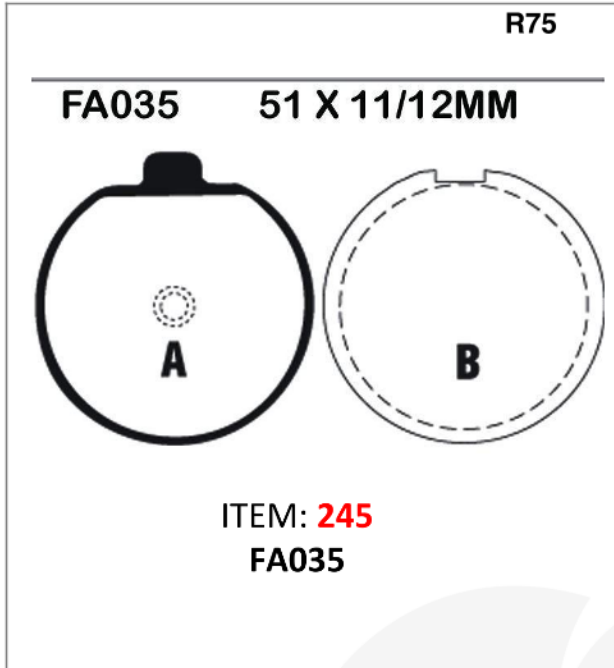

THE NIFTY PILLION

RENTALS | SERVICES | SUPPORT | PARTS

065 973 7616

190 VOORTREKKER RD. Midland

Fitting: R50

BRAKE PADS